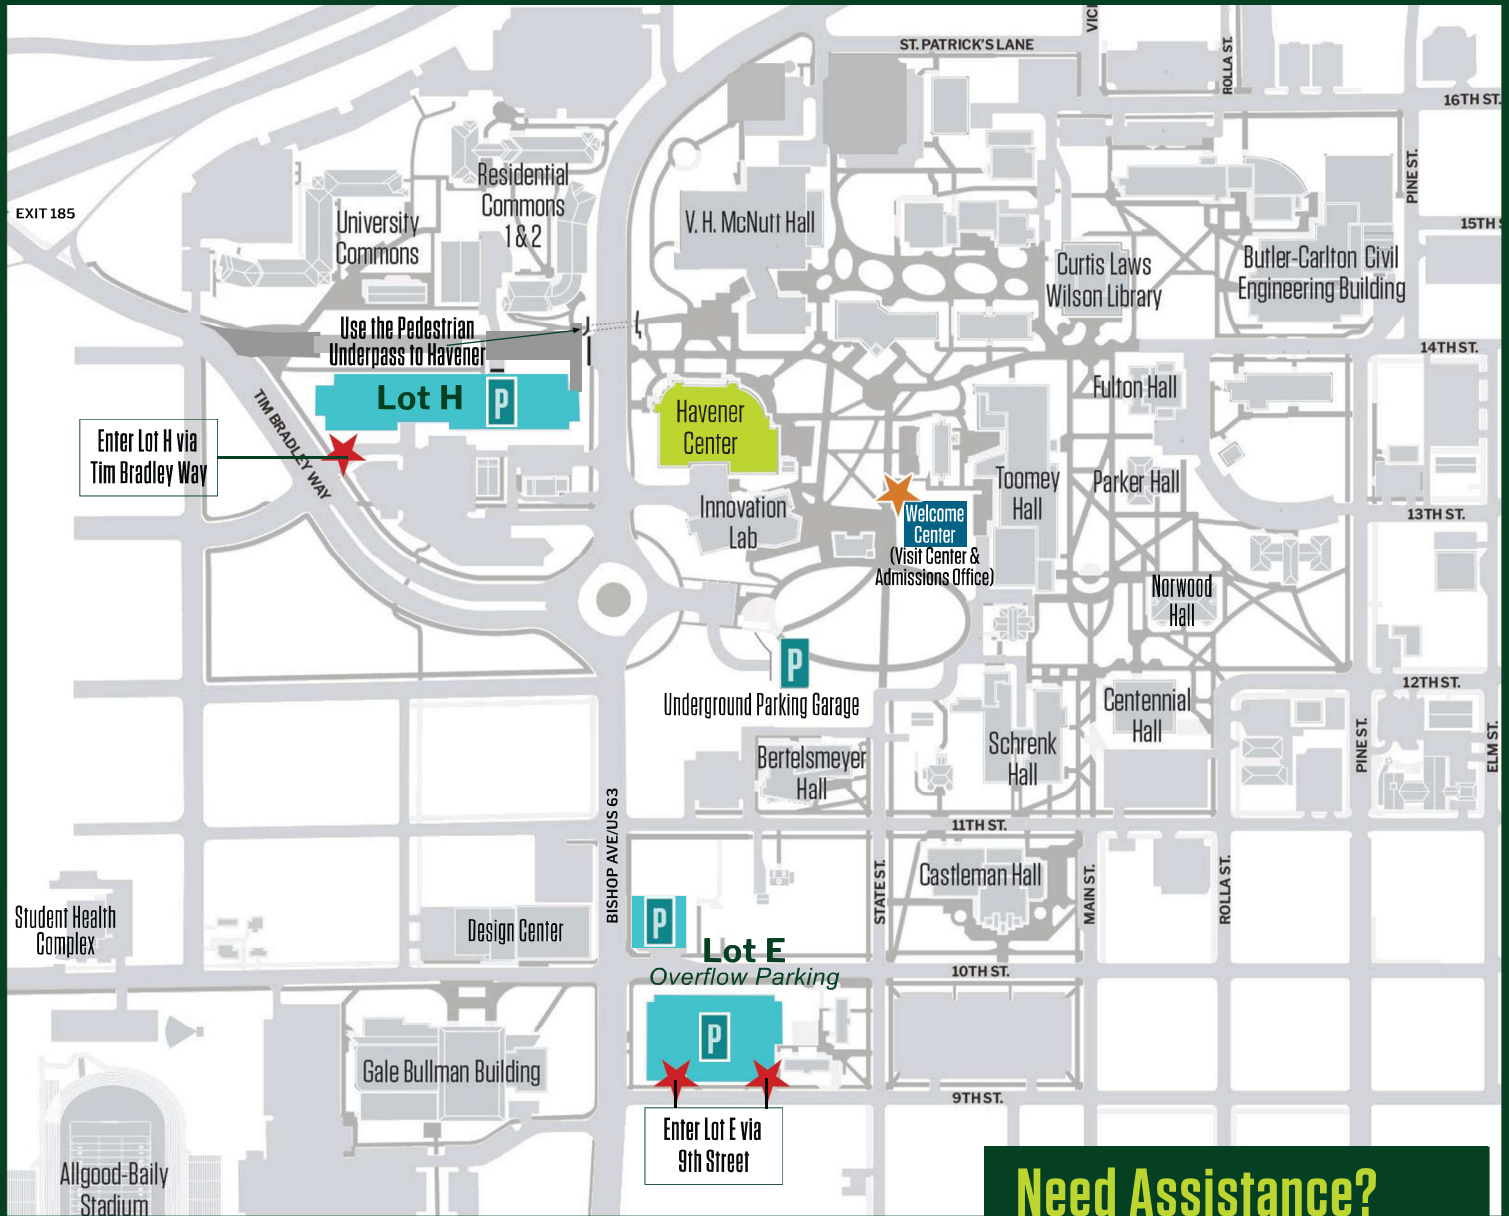

July 17, 2026

Discover Day

9:00 - 3:30

Please display this parking pass on the FRONT dash of your vehicle. See map on reverse side for visitor parking information.

MISSOURI S&T

DISCOVER DAY PARKING MAP

Need Assistance?

Admissions Offices	573-341-6731 Welcome Center
Parking Lot Operations	573-341-4303
University Police	573-341-4300

Discover Day visitors are permitted to park in any parking spot in Lot H on their event date. After parking in Lot H, visitors are encouraged to use the Pedestrian Underpass by Residential Commons to get to the Welcome Center. If there are no available parking spaces in Lot H, overflow parking is available in Lot E. If you park in Lot E, please proceed to the crosswalk at 10th and State St, turn left and walk towards the Welcome Center.

Visitors needing accessible parking may park in the underground parking garage located at 699 Tim Bradley Way. To avoid a parking ticket violation, visitors are required to use the adjacent QR parking code for entrance to the parking garage.

Check-in for the event is located in the Welcome Center.

Accessible Parking QR code

Use for entry at garage